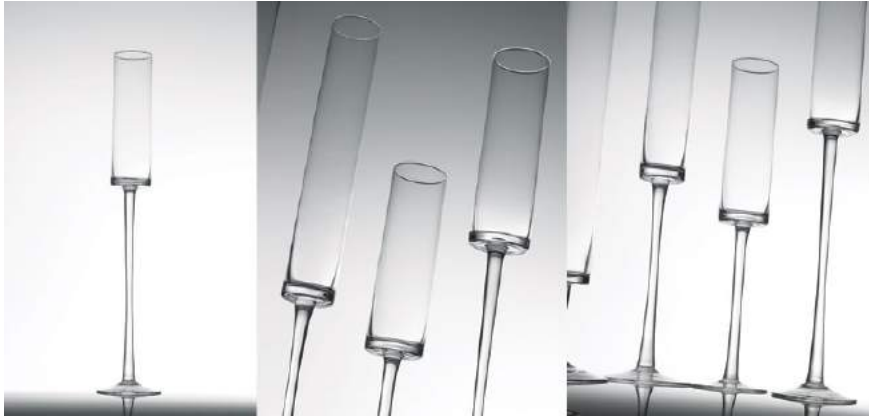

Gold or Silver Candlesticks

9.5" • 11.5" • 13.5"

**Ginza Vase**

Height ~ 10"  
Opening ~ 4.75"

**Three Cylinders**

6" tall x 3.375" wide  
7.5" tall x 3.375" wide  
10.5" tall x 3.375" wide  
Fill with candles,  
stones, submerged  
flowers, ect.  
*Rent all three or just one.*

**Square Vase**

3" x 3" x 3"  
4" x 4" x 4"  
5" x 5" x 5"

**Black  
Square Vase**

5" x 5" x 5"

**Santa Fe Vase**

Height ~ 19.5"  
Opening ~ 8.5"  
Great for buffet table  
arrangements and for  
cards on the gift table!

**White Lamp Shade**

Diameter ~ 18"  
Height ~ 12"

**Glass Crosswind  
Vases**

10" x 9"  
12" x 11"

**Bubble Bowl**

8" or 10"

Halo Vase

2" x 16"  
 2" x 20"  
 2" x 23.5"

Monet Vase

3.5" x 11  
 3.5" x 13"  
 3.5" x 15"  
 4" x 17"  
 5" x 19"

Canvas Stand and Test Tubes  
 1 Stand ~ 13 Test Tubes

Rota Cylinder Vases

4" x 4"

Votive Hanger  
Fits on 6" wide vases

Crystal Hanging Votive Cups